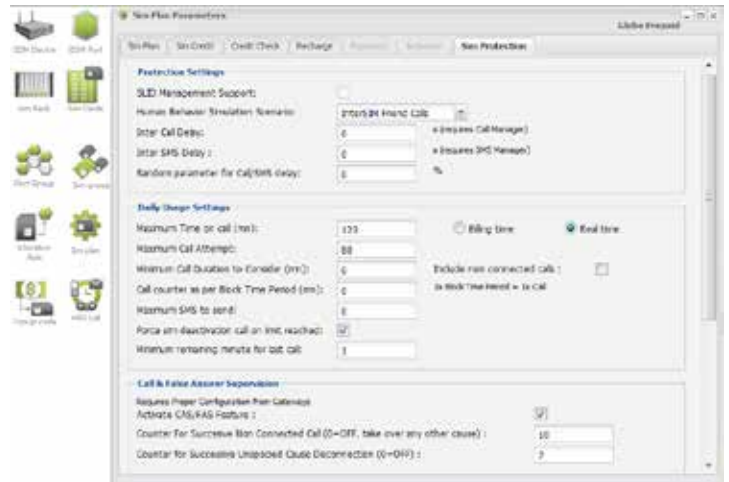

IRON SIM Server One

All-in-One SIM Server

SIM Management Expertise

The **IRON SIM Server One** fully controls prepaid SIM cards usage. The first time they are inserted in the IRON SIM Server One chassis, SIM cards can be **automatically activated** for a specific service or tariff. Once ready to use, the IRON SIM Server One allocates prepaid SIM Cards to GSM gateways and **periodically controls** their remaining credit.

If a SIM card credit becomes low, the IRON SIM Server One will either **recharge it on-line** or remove it from routing to recharge it off-line. In addition, the IRON SIM Server One takes advantage of **special offers and promotions** offered by GSM providers which offer lower rates or free minutes based on volume usage or multiple recharges.

SIM Management Interface

IRON SIM Server One Specification

Dimensions & Weight	Rackable 19", 2U - 7,5Kg. 550 x 380 x 150 mm (L x D x h)
Power Requirements	Auto-ranging power supply 100-240V AC. Maximum power consumption : 40 W.
SIM Card Boards	Hot swappable. Automatic 3V and 5V detection.
Local Network	Ethernet 10/100 Mbps, Auto-sense.
Minimum Bandwidth requirements	512 Kb/s
GSM Port Capacity	Up to 256 UMTS or GSM channels
SIM Card Capacity	256 SIM storage included. Can be extended with additional RACKS to 5 120 SIM cards.
SIM Control & Price Plans	Prepaid, Postpaid, SIM Card Recharge & Credit Synchronization (USSD, Credit Transfer, SMS, IVR), SIM Daily, Weekly and Monthly control.
SIM Protection	HBS (Call, SMS, Voice Mail), SLID for IMEI Management
Call Routing	SIP connection with Soft switch - Call Routed to the «Best SIM»
Bulk SMS Solution	Up to 64 simultaneous SMS sessions SMPP v3.4 / SMS Campaigner (Optional)
Management	100% web-based management

Headquarters
«Les Algorithmes Aristote A»
2000 Route des Lucioles
06410 Biot - France
Phone: +33 4 97 04 19 30

Paris, France
Phone: +33 4 97 04 19 38
São Paulo, Brazil
Phone: +55 11 3526 6745
Mexico, DF, Mexico
Phone: +52 559 000 5601